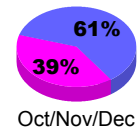

Membership Results
2012-2013

Membership
2011-2012

Month	Net Memb Goal	Actual New Memb	Actual Dropped Memb	Gain/Loss of Memb	Gain/Loss of Memb
Jul/Aug/Sep	17	65	-52	13	27
Oct/Nov/Dec	27	33	-50	-17	29
Jan/Feb/Mar	37	0	0	0	22
Totals	81	98	-102	-4	78

Membership Results 2012-2013

Goal, New, Dropped, Gain/Loss

Comparison of Membership Gain/Loss

Current Year Compared to the Previous Year

Gender Comparison 2012-2013

Jan/Feb/Mar

Male

Female