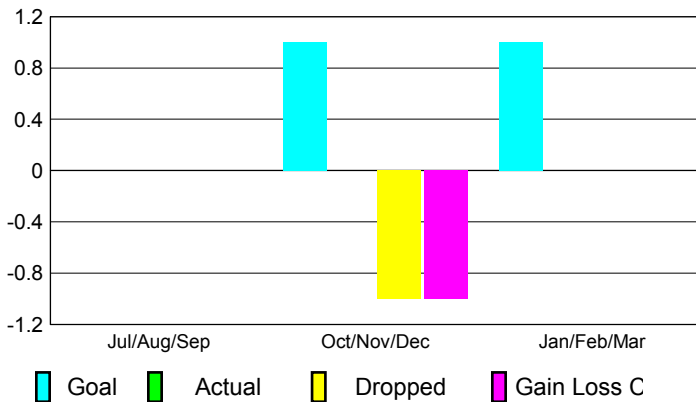

2012-2013 GMT Reports for District (or Undistricted) **District 4 L4**

GMT: DANA M BIGGS

Location: CALIFORNIA

GMT CA: 1

CLUBS

Club Results
2012-2013

Clubs
2011-2012

Month	New Club Goal	Actual New Clubs	Actual Dropped Clubs	Gain/Loss of Clubs	Gain/Loss of Clubs
Jul/Aug/Sep	0	0	0	0	0
Oct/Nov/Dec	1	0	-1	-1	0
Jan/Feb/Mar	1	0	0	0	0
Totals	2	0	-1	-1	0

Club Results 2012-2013

Goal, New, Dropped, Gain/Loss

Comparison of Club Gain/Loss

Current Year Compared to the Previous Year

YTD Status Quo Clubs 2012-2013

Status Quo Clubs Compared to Status Quo Members

MEMBERSHIP