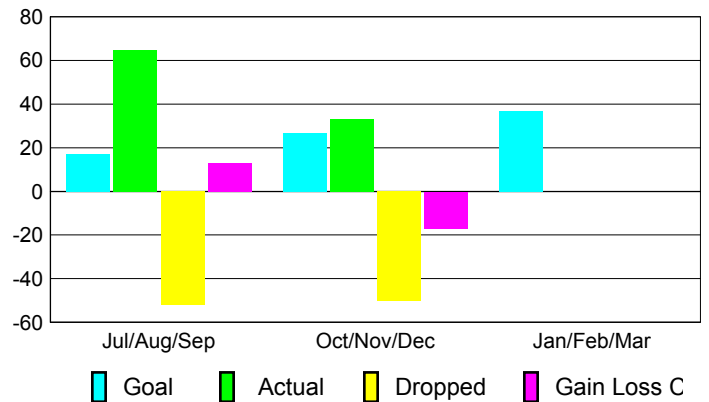

Membership Results 2012-2013

Goal, New, Dropped, Gain/Loss

Comparison of Membership Gain/Loss

Current Year Compared to the Previous Year